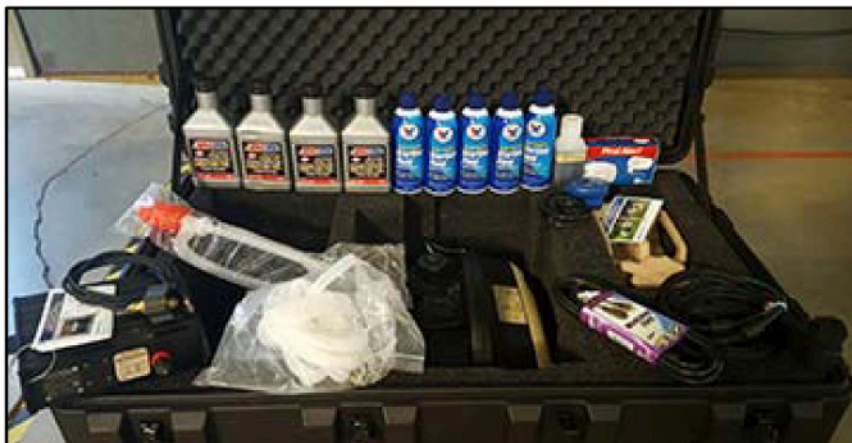

THE DEWEY ELECTRONICS CORPORATION

INI Sales: 201.377.4700, Ext 151

INIsales@deweyelectronics.com

Dewey CAGE Code: 14058

www.inipower.com

INI-TS-IG2000-ICMF-KIT1

IntelliGEN™ 2000: 2000 Hour Sustainment Kit

(Made in the USA, U.S. Patent 9,175,601, U.S. Patent 9,188,033, and other U.S. and foreign patents pending)

IntelliGEN™ 2kW Flex-Fuel Generator v2.5 (INI-TS-IG2000-ICMF), and everything included for 2000 hours of Operation...you just find the fuel.

INI-TS-IG2000-ICMF-KIT1 Includes

- 1 x IntelliGEN™ 2kW Flex-Fuel Generator v2.5
 - 1 x Universal Propane Adapter Kit 20LBS (UPAK™ 20LBS)
 - 1 x Extended Run Tank Kit (XRT™) 5 gal (20 L)
 - 3 x 10w40 Small Engine Oil
 - 1 x Initial Oil Fill Bottle 8 oz. (200 ml)
 - 5 x Cold Start Canister
 - 3 x Spark Plug
 - 1 x Air Filter
 - 3 x Exhaust Tubing Kit, 12.5 ft. (3.8 m) w/ Clamp/Thumbscrew
 - 2 x Exhaust Tubing Coupling
 - 2 x Exhaust Tubing Clamp
 - 1 x Field Level 2kW Maintenance Kit
 - 1 x Depot Level 2kW Tool Kit
 - 1 x Fuel Transfer Kit (Siphon Hand Pump)
 - 1 x 15' High Current Extension Cord, Black
 - 1 x Appliance/Load Tester
 - 1 x Temp/Hour Sensor Panel
 - 1 x Battery Operated Carbon Monoxide Detector
 - 1 x Parallel "Y" Cable (w/ Adapter)
 - 1 x Deployable Transit Case
 - 1 x Operator Manual
 - 1 x Quick Reference Card
- *Cold Start canisters will be removed for AIR SHIPMENTS

Features

- Can use multiple fuel types (JP-8/F-24, F-34 "NATO", gasoline, propane, methanol, isopropanol)
- Lightweight, "One Man Portable"
- Quiet, small noise signature
- Plug-in compatible with Trinity™ Systems or stand-alone
- Immediate functionality on startup - No waiting
- Auto turn down when load is low
- 2,000 hour rated lifetime, low maintenance
- 2,000 hour/2 year limited warranty (repair or replace)
- Tunable for high elevation